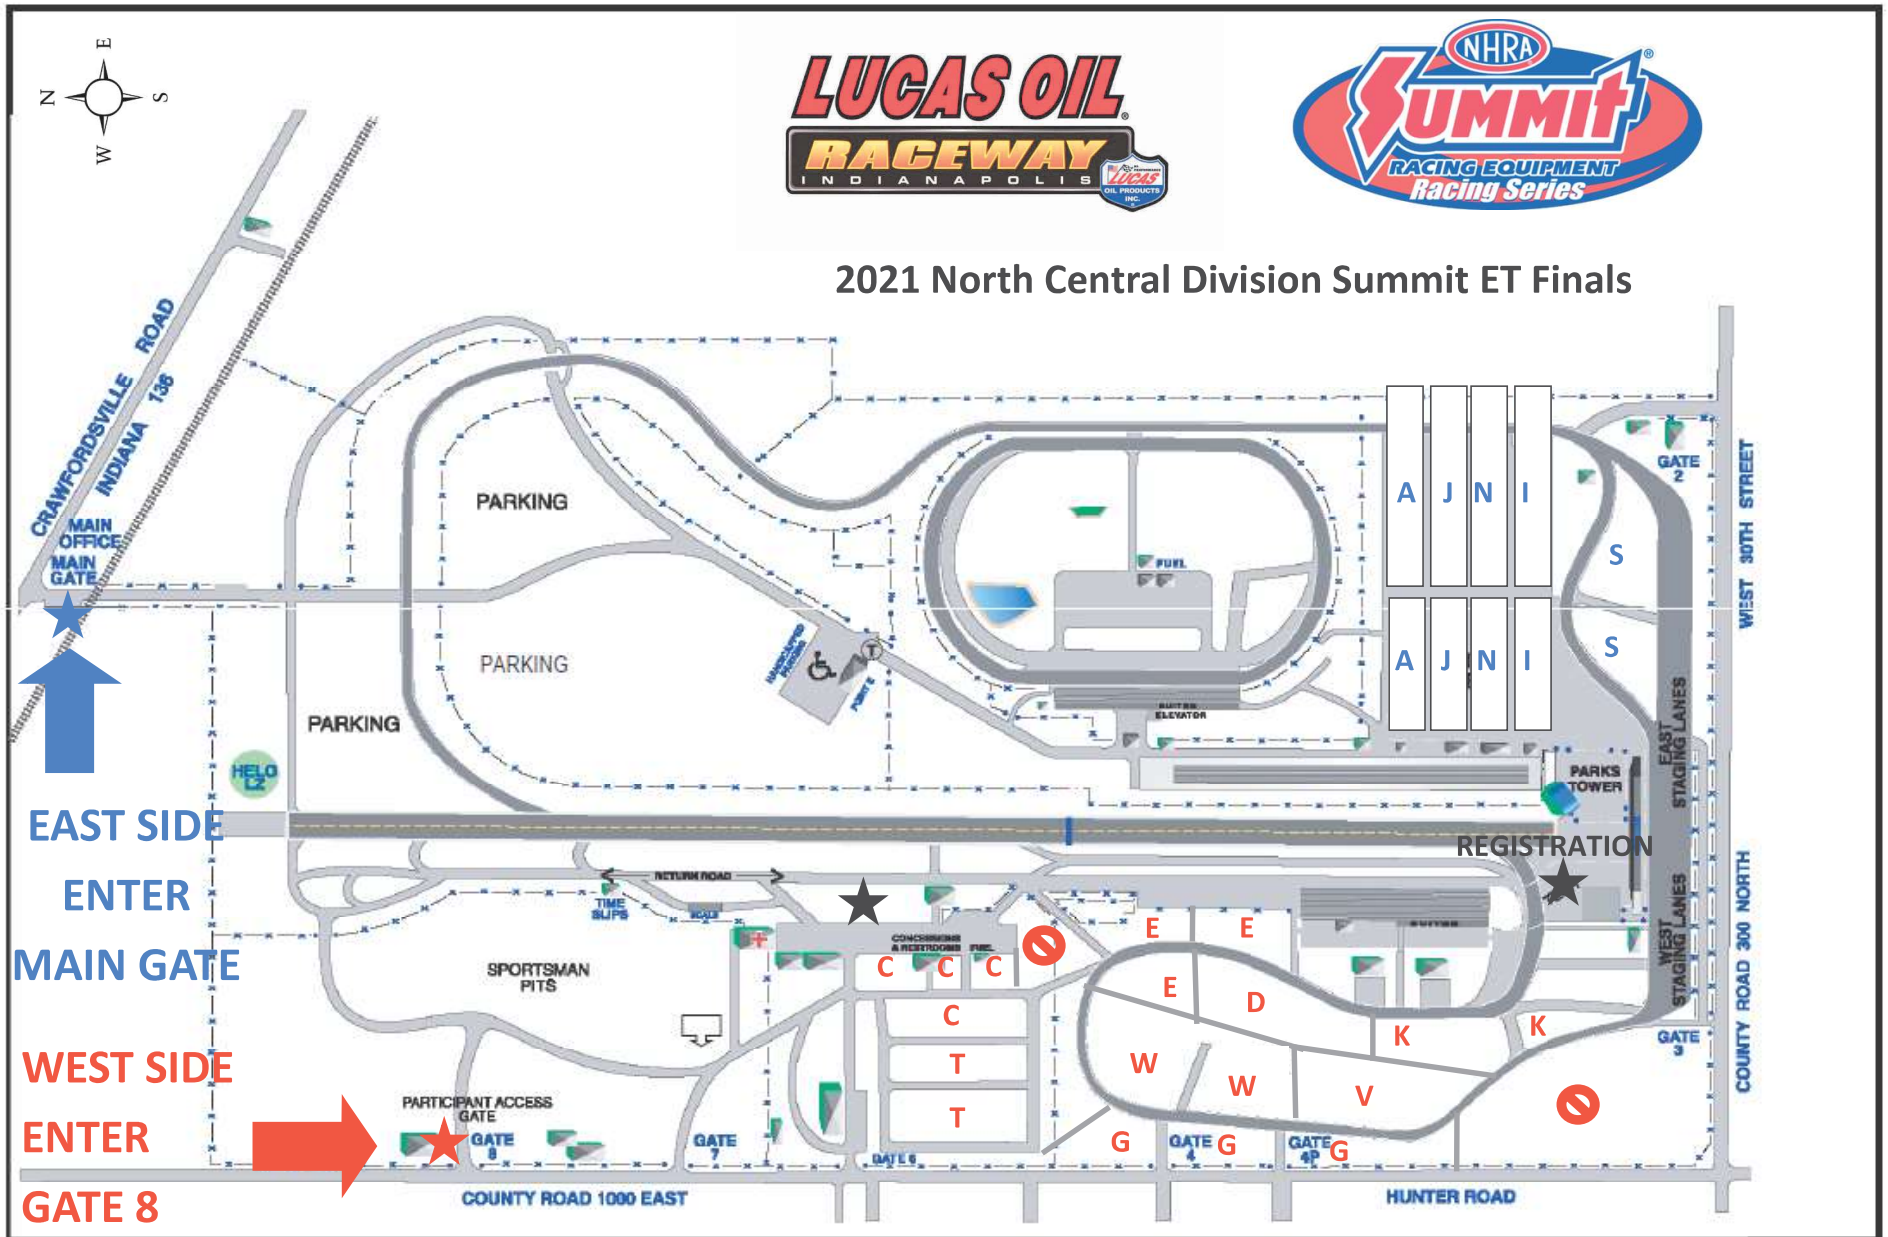

East Side, Enter through main gate off HWY 136

A—Beech Bend I—Lucas Oil Raceway J—Byron Dragway

N—National Trail S—Summit Motorsports Park

### 2021 North Central Division Summit ET Finals

West Side, Enter through Gate 8

C—Coles County

D—Kentucky Dragway

E—Edgewater Sports Park

G—World Wide Technology

K—Kil-Kare Dragway

T—Wabash Valley Dragway

V—Ohio Valley Raceway

W—Wagler Motorsports Park