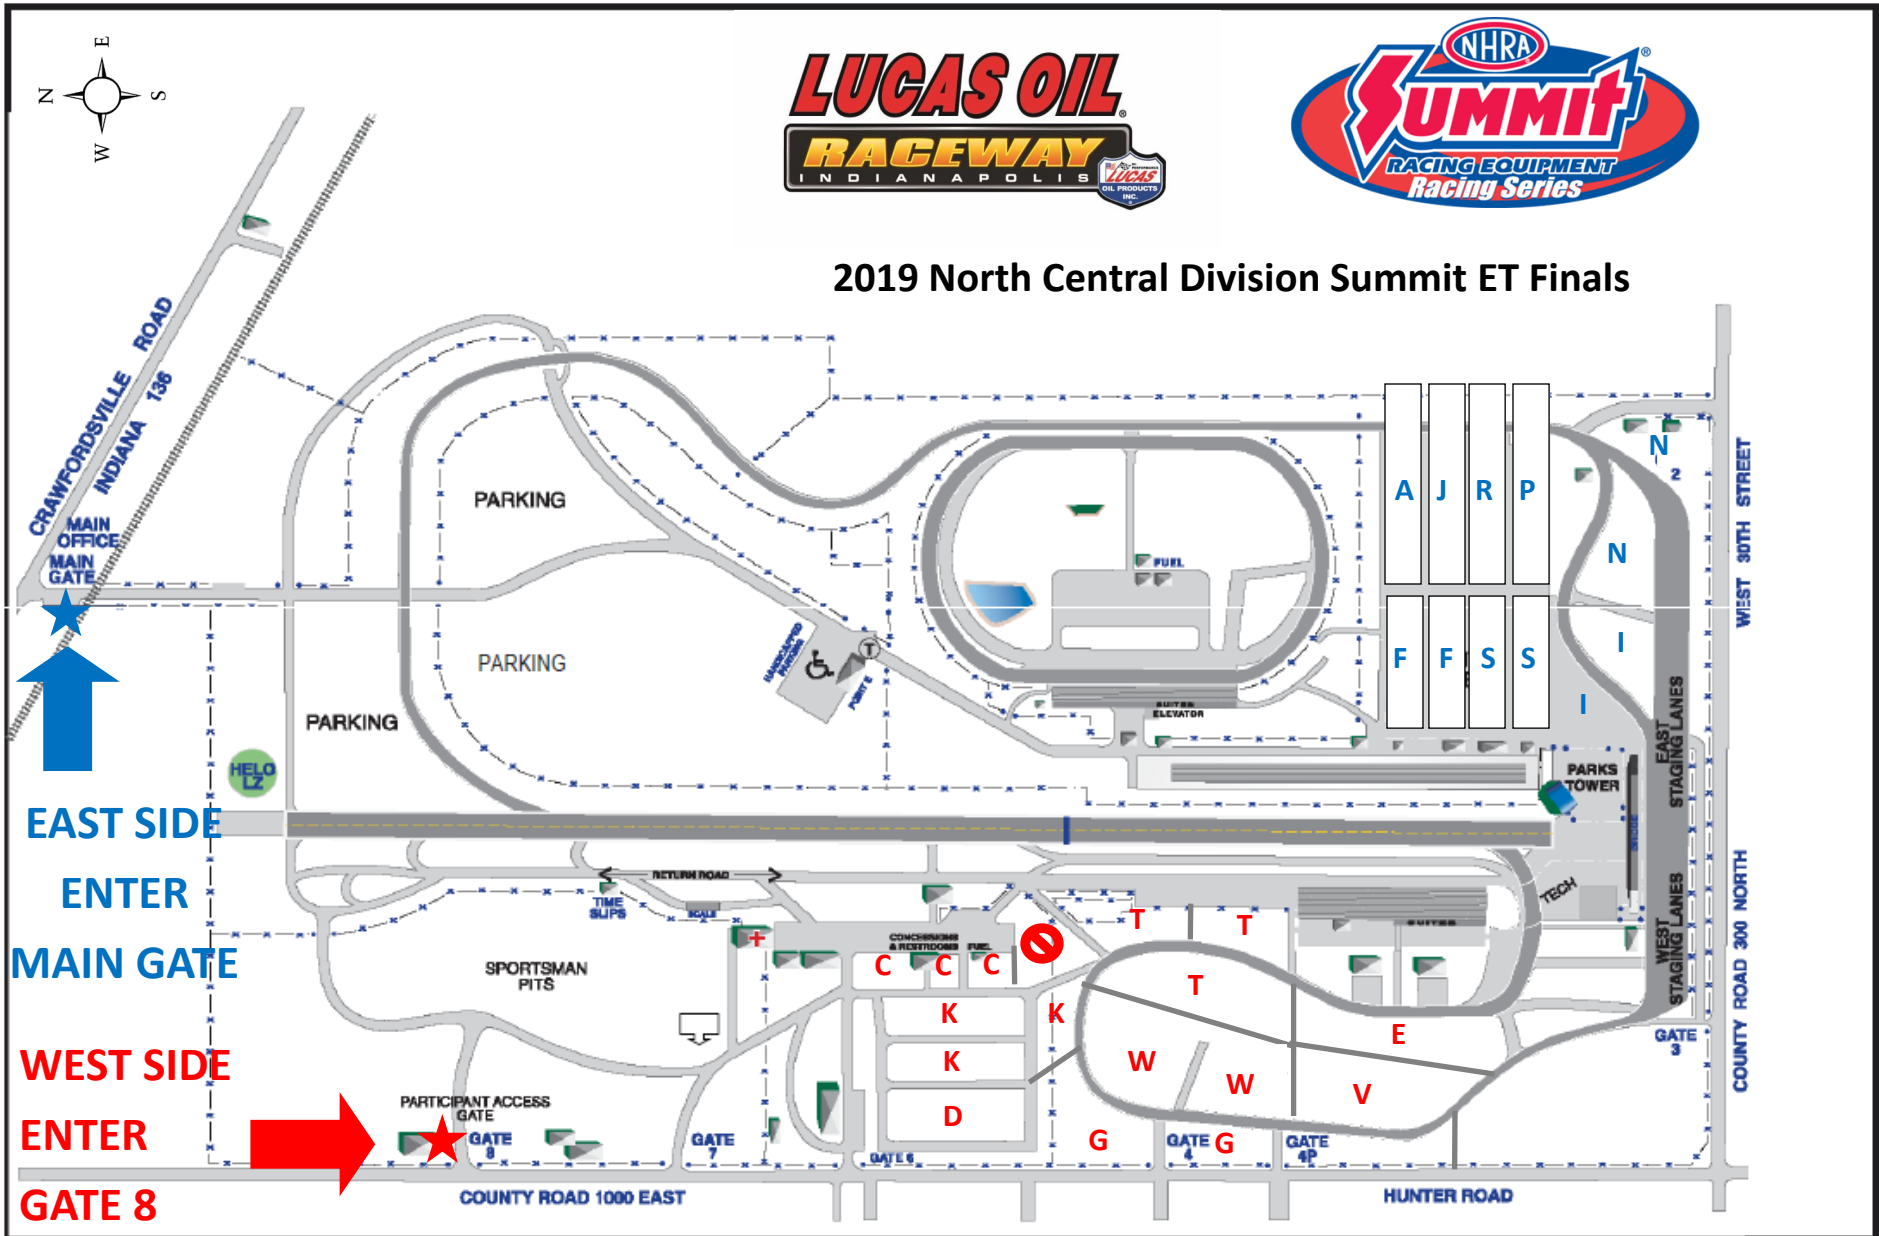

East Side, Enter through main gate off HWY 136

A—Beech Bend I—Lucas Oil Raceway N—National Trail R—Route 66 Raceway

F—Milan Dragway J—Byron Dragway P—Pacemakers S—Summit Motorsports Park

2019 North Central Division Summit ET Finals

West Side, Enter through Gate 8

C—Coles County E—Edgewater Sports Park K—Kil-Kare Dragway V—Ohio Valley Raceway

D—Kentucky Dragway G—Gateway Motorsports Park T—Crossroads Dragway W—Wagler Motorsports Park